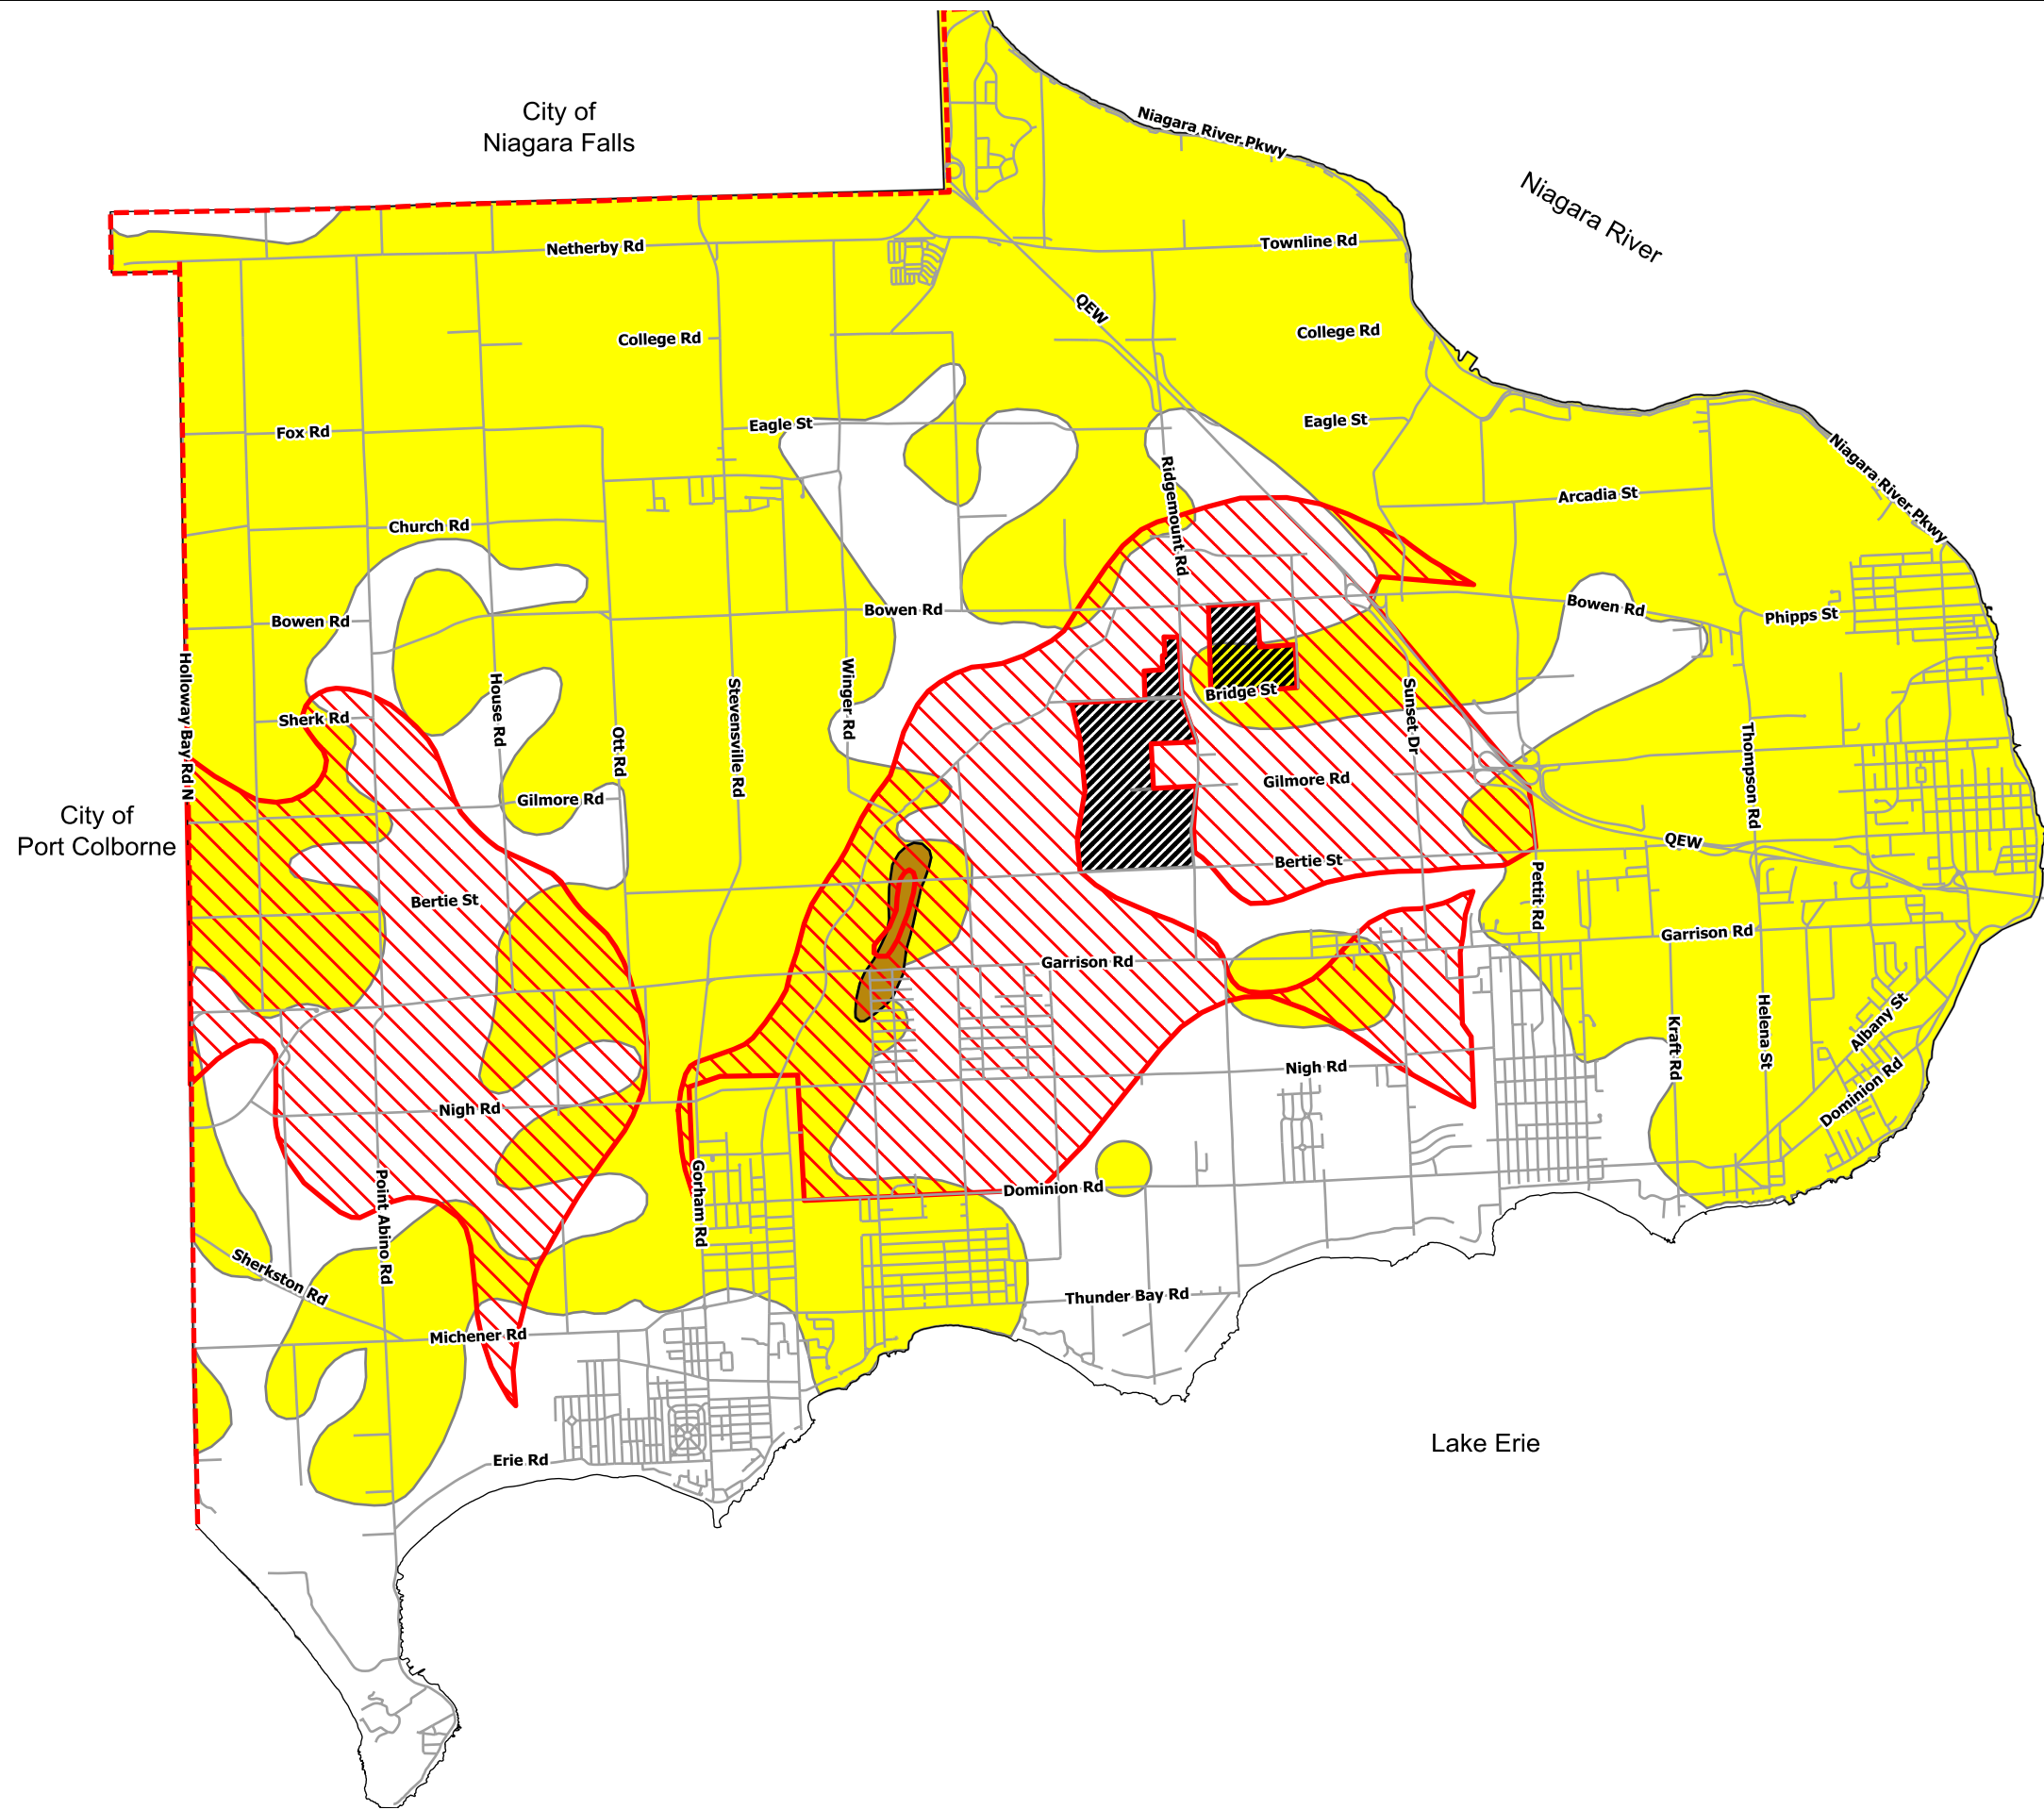

# TOWN OF FORT ERIE OFFICIAL PLAN

## MINERAL AGGREGATE & PETROLEUM RESOURCES

### LEGEND

-  Selected Bedrock Resource Area
-  Selected Sand & Gravel Resource Area
-  Petroleum Resource Area
-  Lands Licensed, Designated or Zoned Extractive Industrial
-  Municipal Boundary

COMMUNITY & DEVELOPMENT SERVICES

REVISED AND MODIFIED:  
October 19, 2011

SCALE: 1:65,000

DRAWN BY: DH/TVB

SCHEDULE