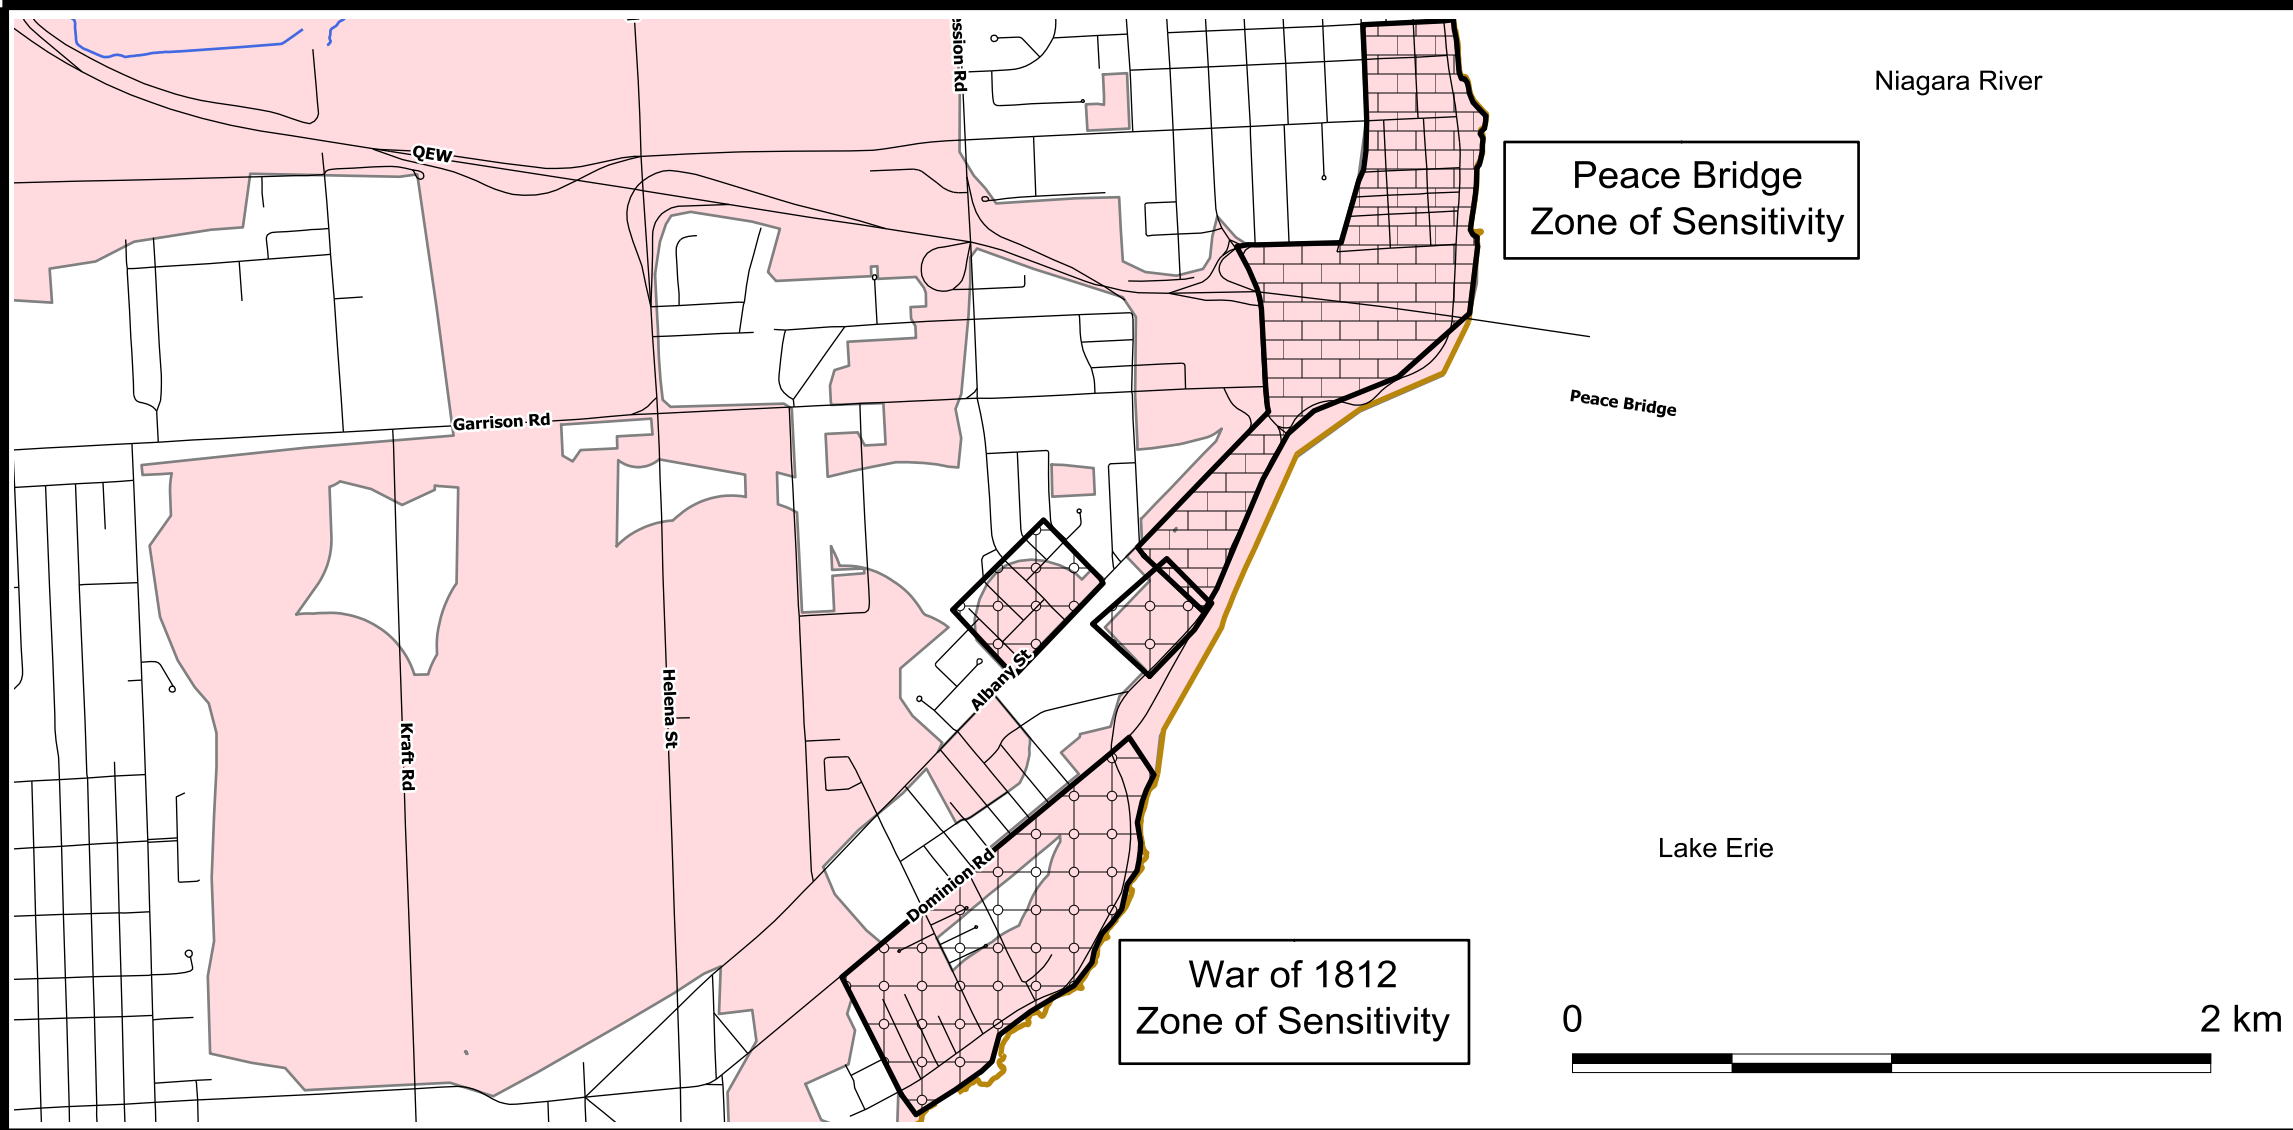

TOWN OF FORT ERIE OFFICIAL PLAN

CULTURAL HERITAGE ARCHAEOLOGICAL ZONES OF SENSITIVITY

LEGEND

-  Archaeological Potential
- ARCHAEOLOGICAL SENSITIVE ZONES**
-  Peace Bridge Zone
-  War of 1812 Zone
-  Point Abino Zone
-  Shorelines
-  Roads
-  Municipal Boundary

COMMUNITY & DEVELOPMENT SERVICES

REVISED AND MODIFIED:
October 19, 2011

DRAWN BY: DH / TVB

SCHEDULE

D1