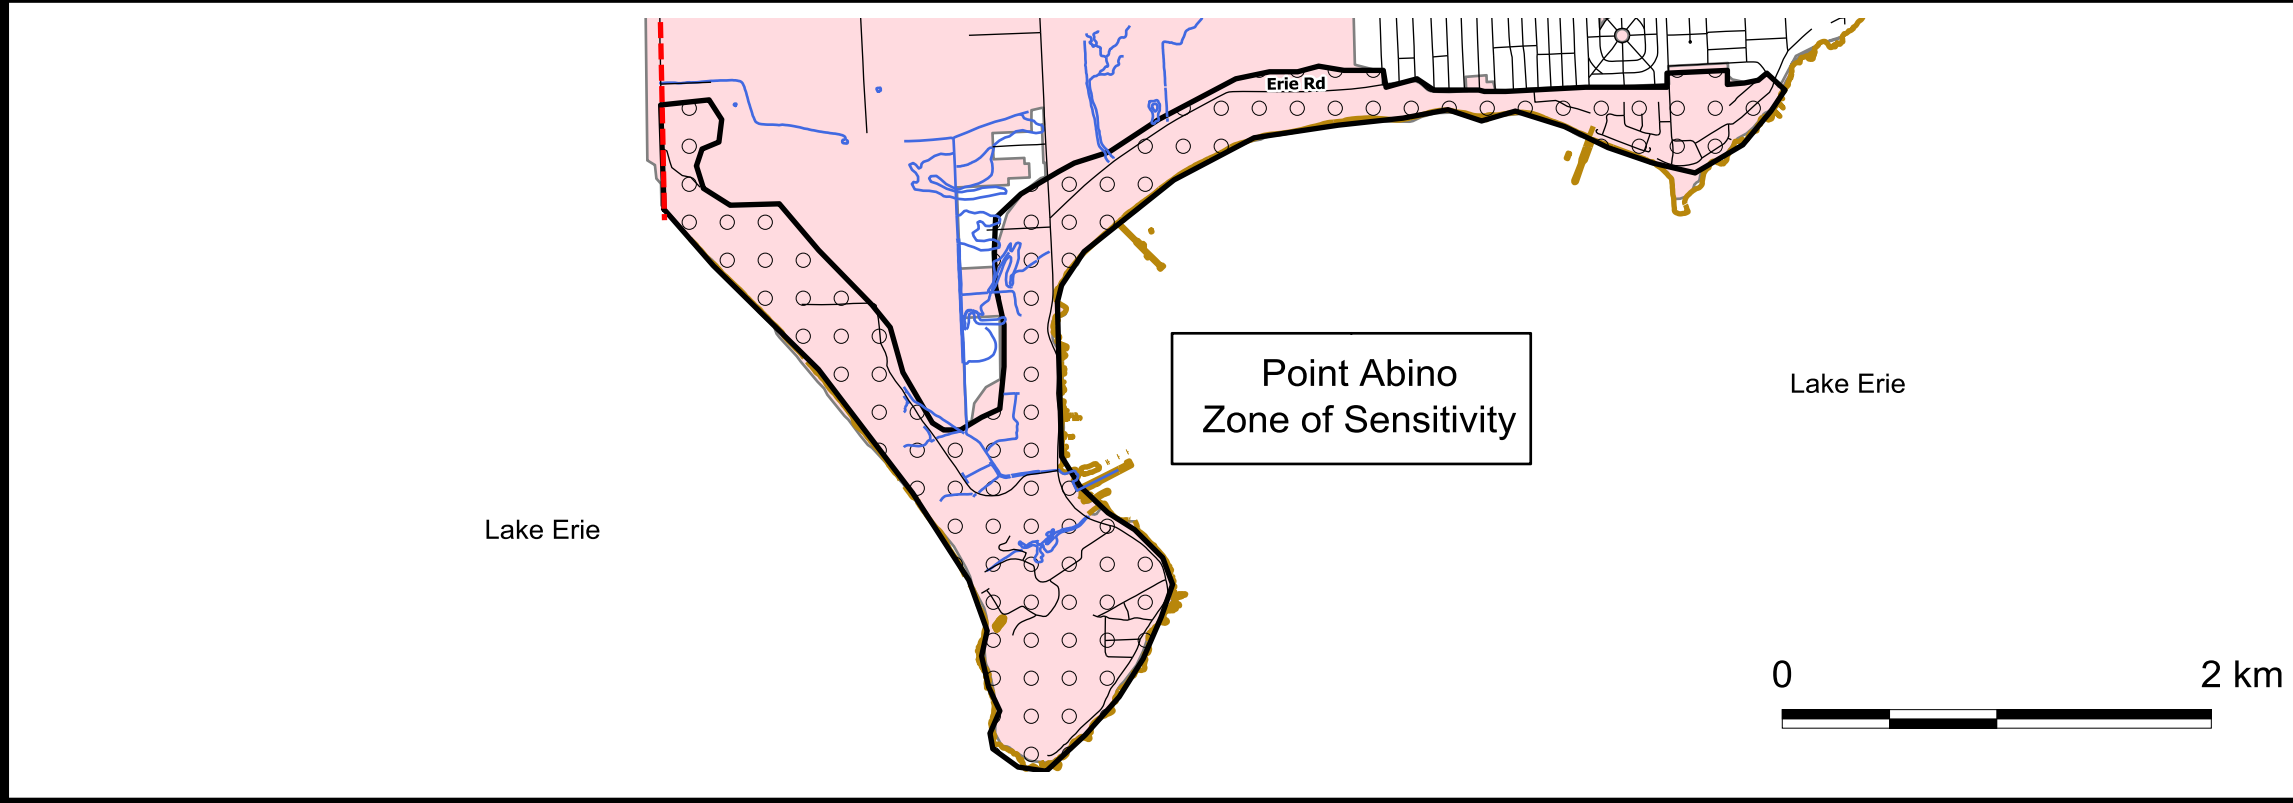

TOWN OF FORT ERIE OFFICIAL PLAN

CULTURAL HERITAGE ARCHAEOLOGICAL ZONES OF SENSITIVITY

LEGEND

-  Archaeological Potential
- ARCHAEOLOGICAL SENSITIVE ZONES**
-  Peace Bridge Zone
-  War of 1812 Zone
-  Point Abino Zone
-  Shorelines
-  Roads
-  Municipal Boundary