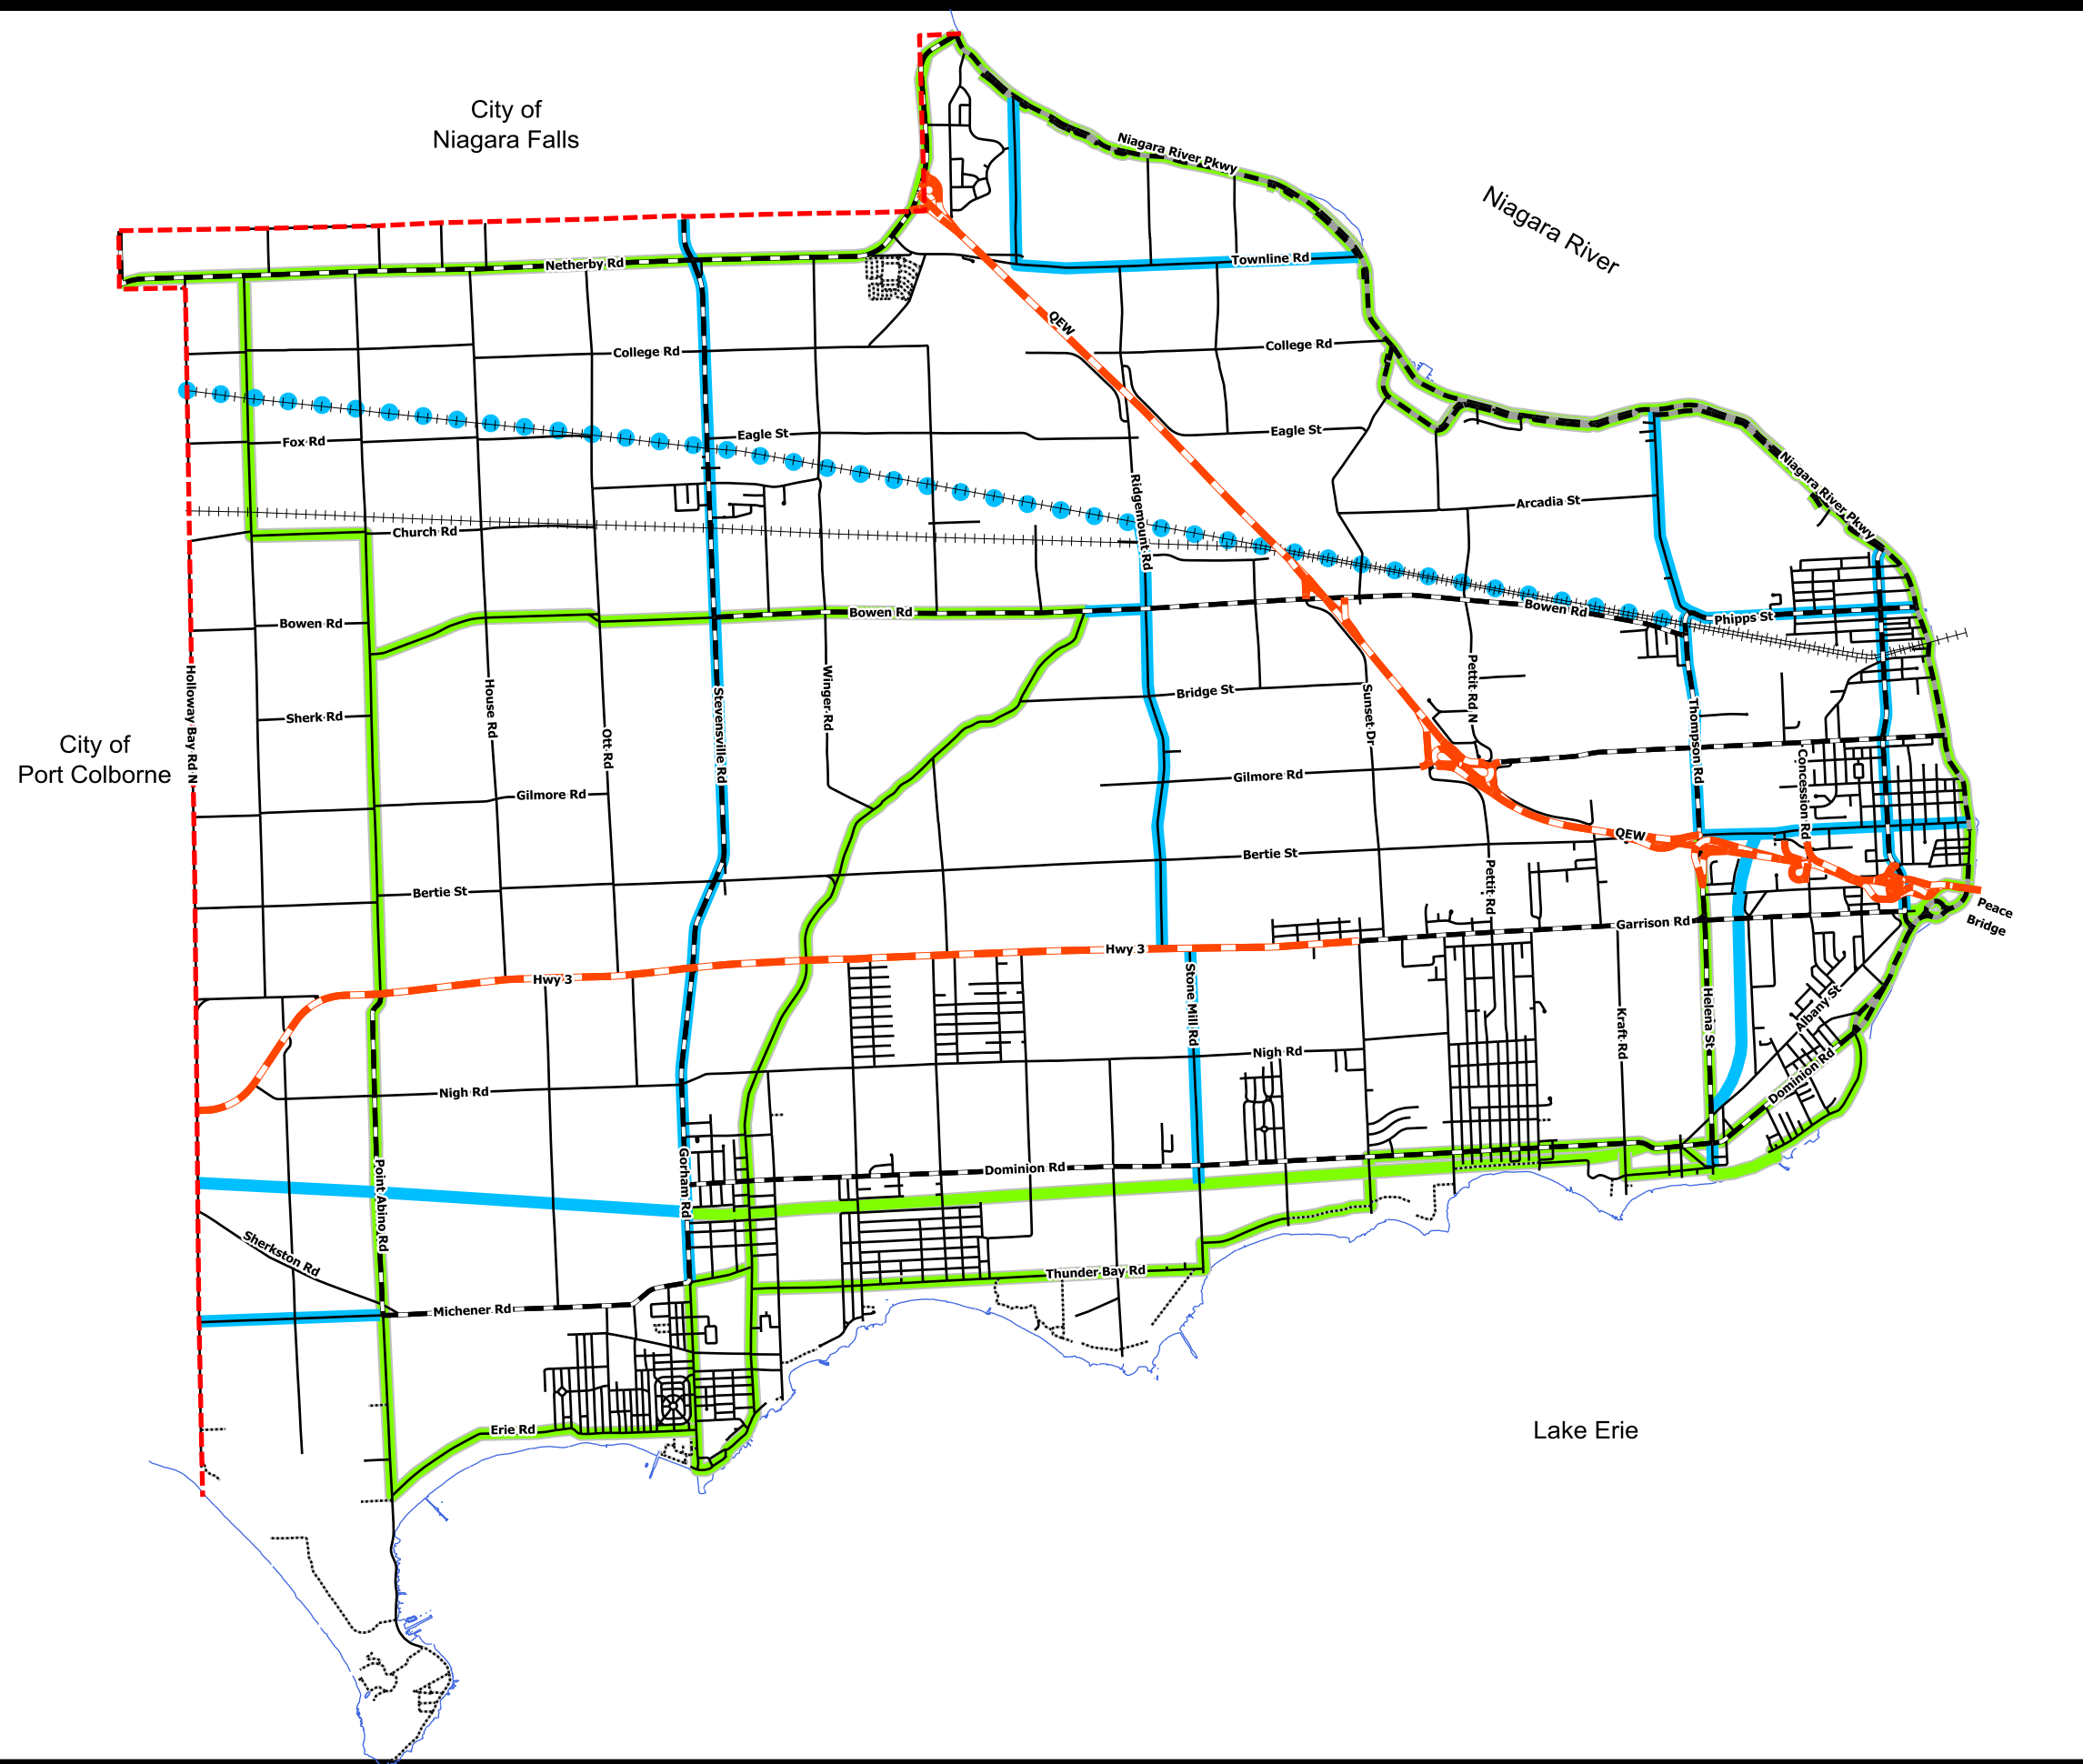

# TOWN OF FORT ERIE OFFICIAL PLAN

## TRANSPORTATION PLAN

### LEGEND

-  Provincial Highways
-  Regional Roads
-  Niagara River Parkway
-  Municipal Roads
-  Private Roads
-  Rail Line
-  Regional Bicycle Network  
(Includes some local bicycle network roads)
-  Regional Off Road Trail
-  Local Bicycle Network
-  Municipal Boundary

COMMUNITY & DEVELOPMENT SERVICES

REVISED AND MODIFIED:  
October 19, 2011

SCALE: 1:65000

DRAWN BY: TVB / DH

SCHEDULE

**E**