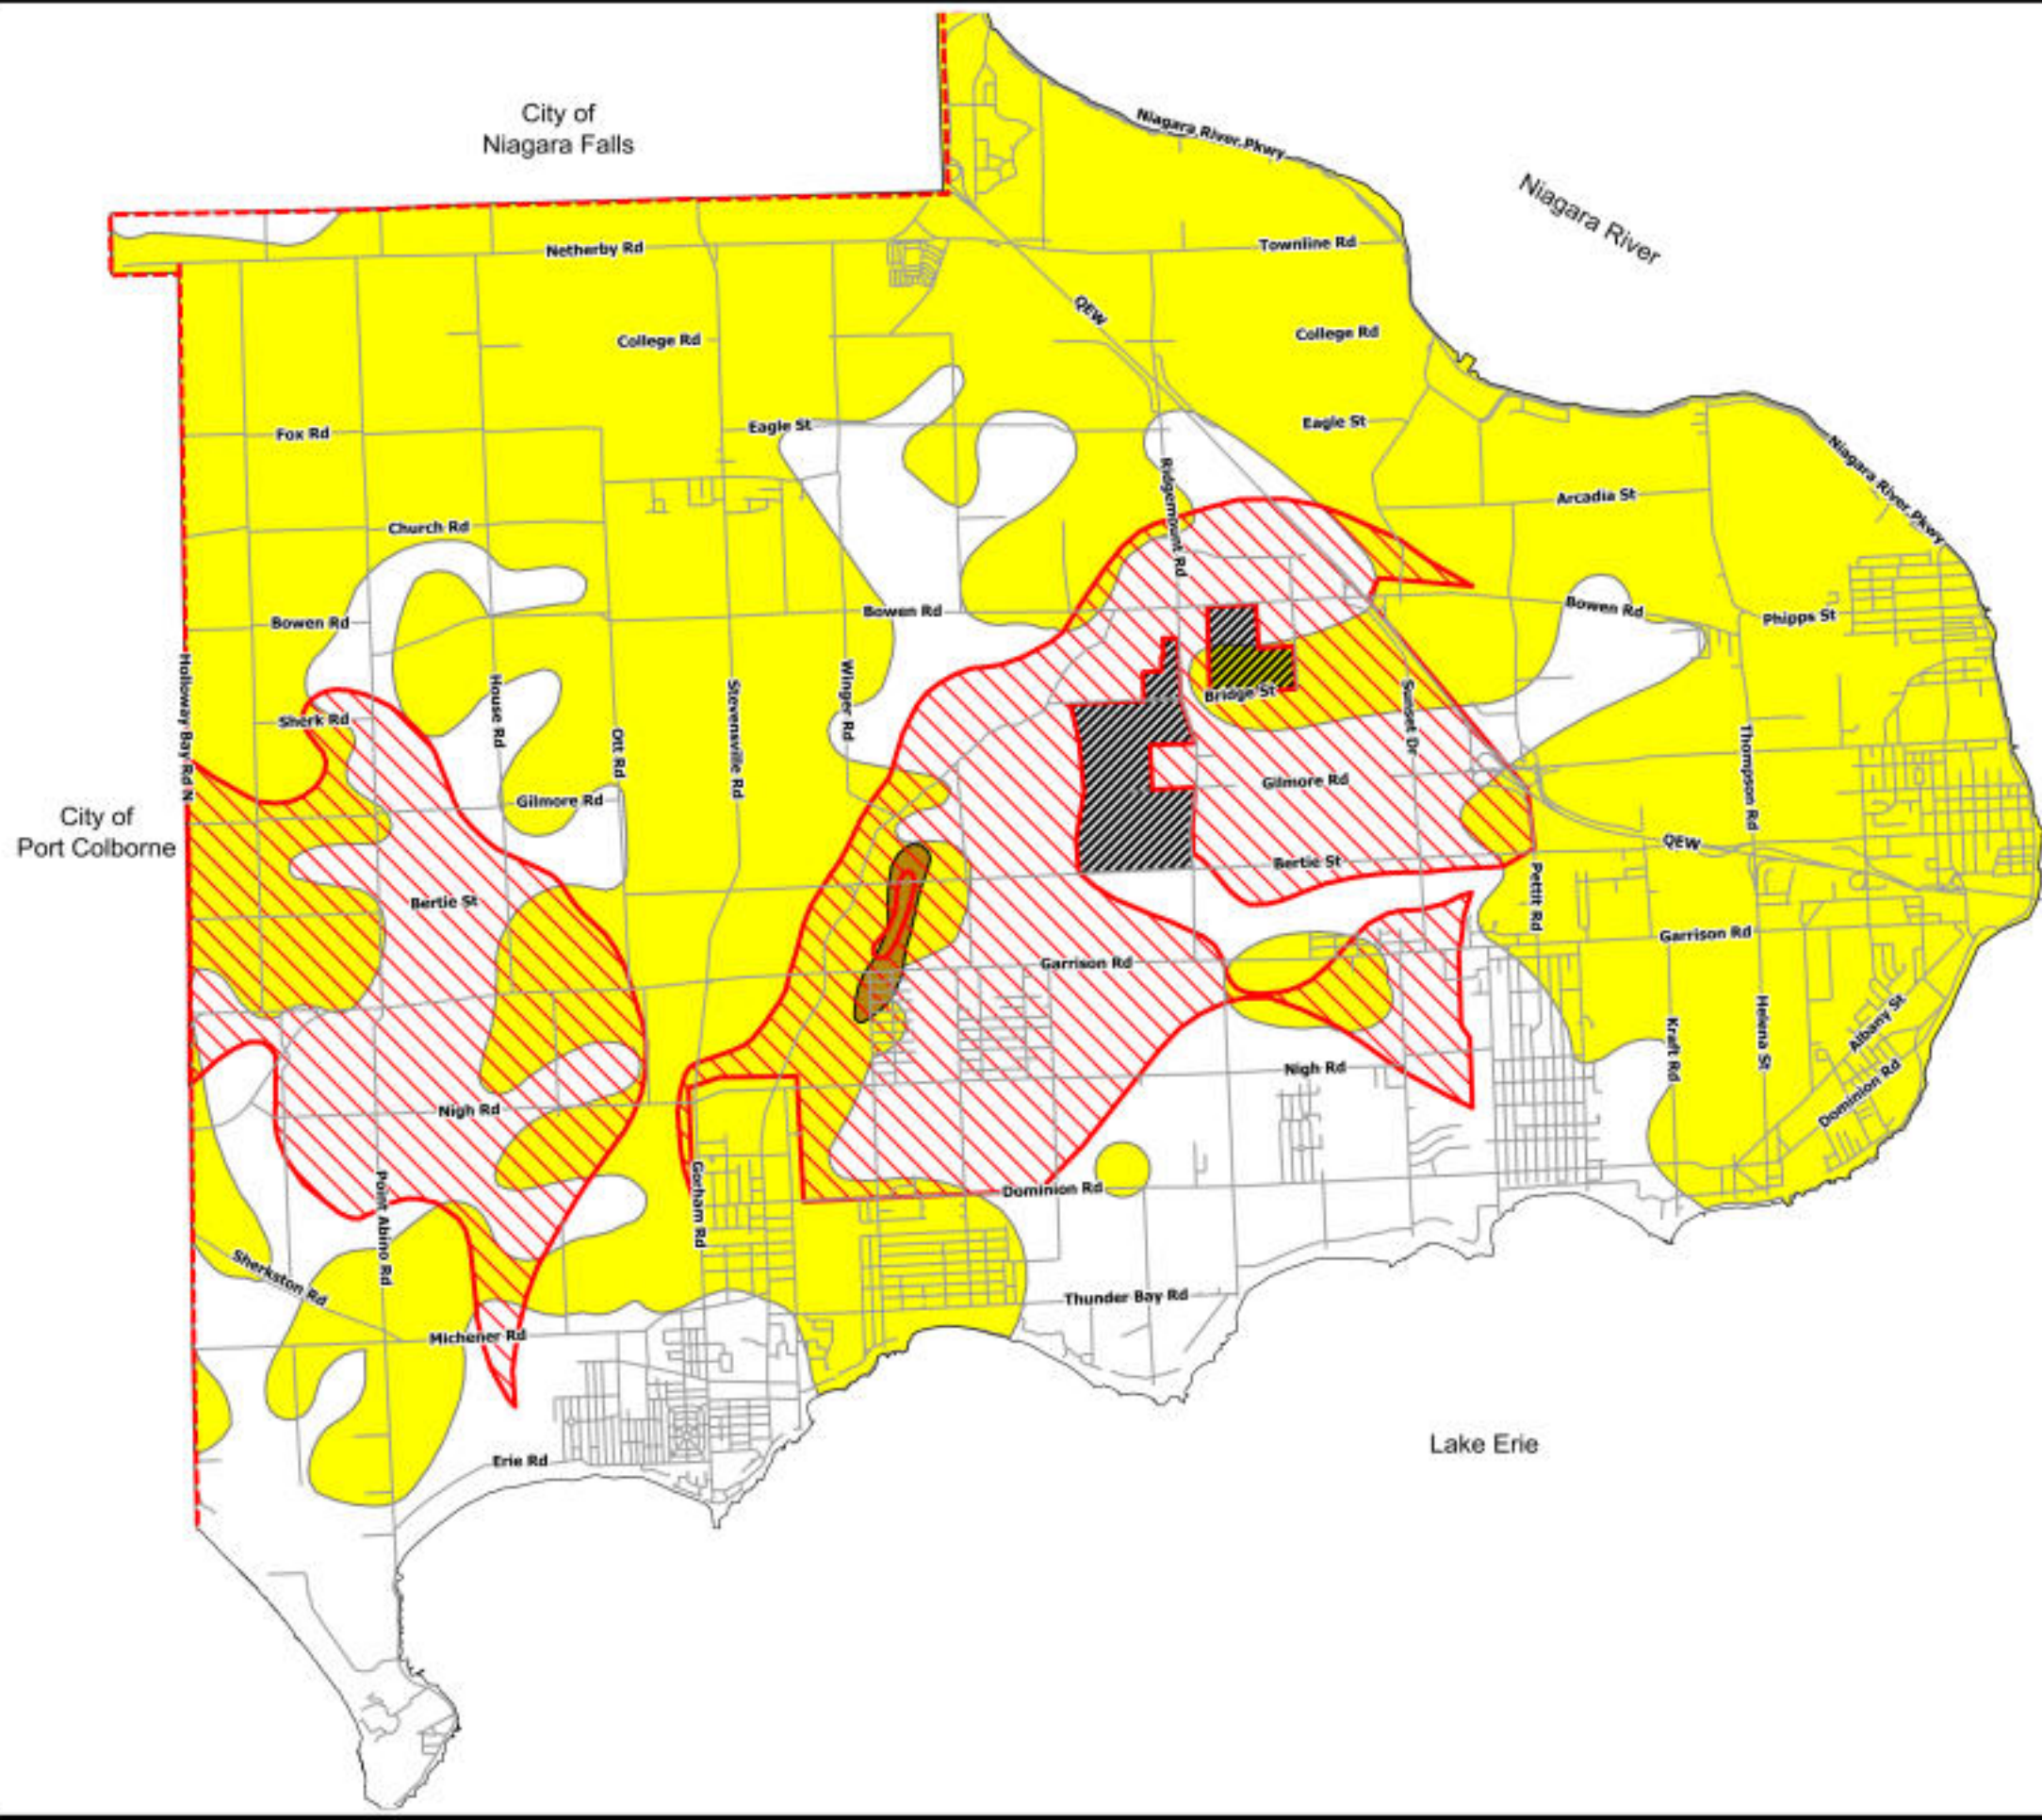

TOWN OF FORT ERIE OFFICIAL PLAN

MINERAL AGGREGATE & PETROLEUM RESOURCES

LEGEND

-  Selected Bedrock Resource Area
-  Selected Sand & Gravel Resource Area
-  Petroleum Resource Area
-  Lands Licensed, Designated or Zoned Extractive Industrial
-  Municipal Boundary

COMMUNITY & DEVELOPMENT SERVICES

REVISED AND MODIFIED:
October 19, 2011

SCALE: 1:65,000

DRAWN BY: DH/TVB

SCHEDULE

B