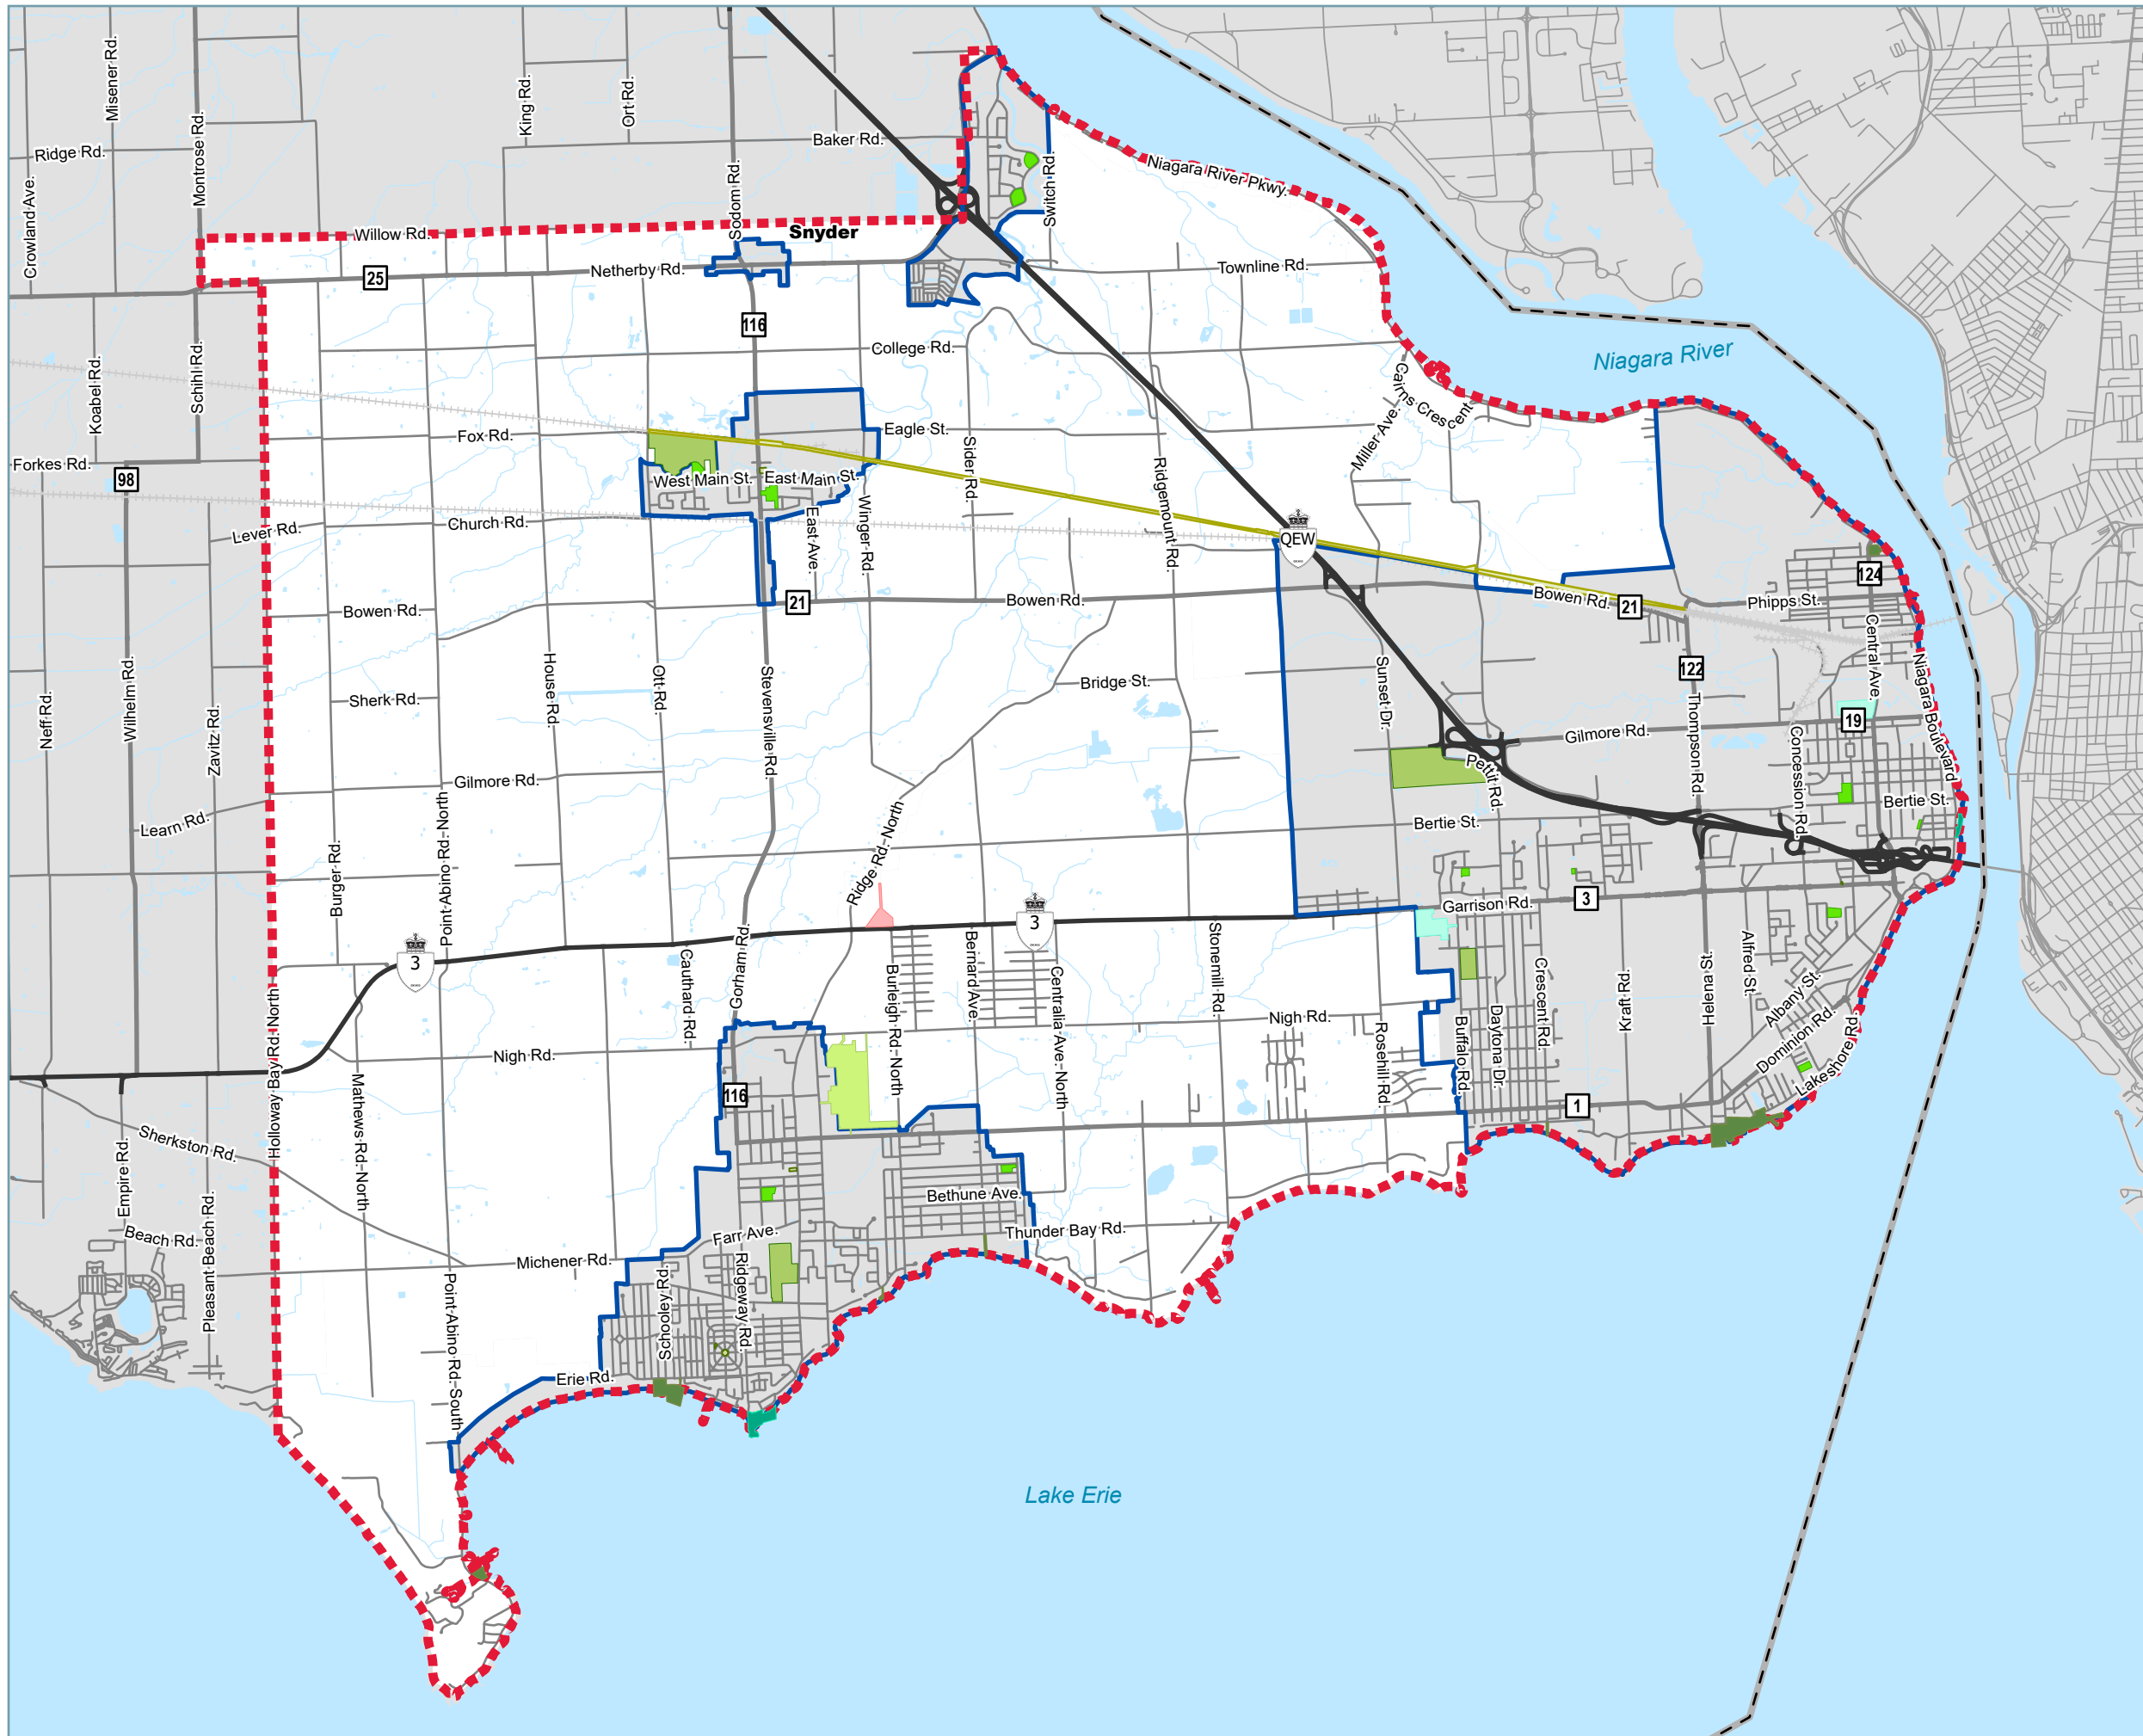

Fort Erie Official Plan

Schedule N - Parks and Open Space

Final (Provincially Modified) | May 2026

Park Classification

- Community Park
- Neighbourhood Park
- Village Green
- Urban Waterfront Park
- Waterfront Park
- Regional Trail
- Cultural Space
- Destination Park
- Nature Park

Base Features

- Municipal Boundary
- Settlement Area Boundary
- International Border

Source: Town of Fort Erie, Niagara Region (Niagara Open Data); New York State (NYS GIS Clearinghouse)