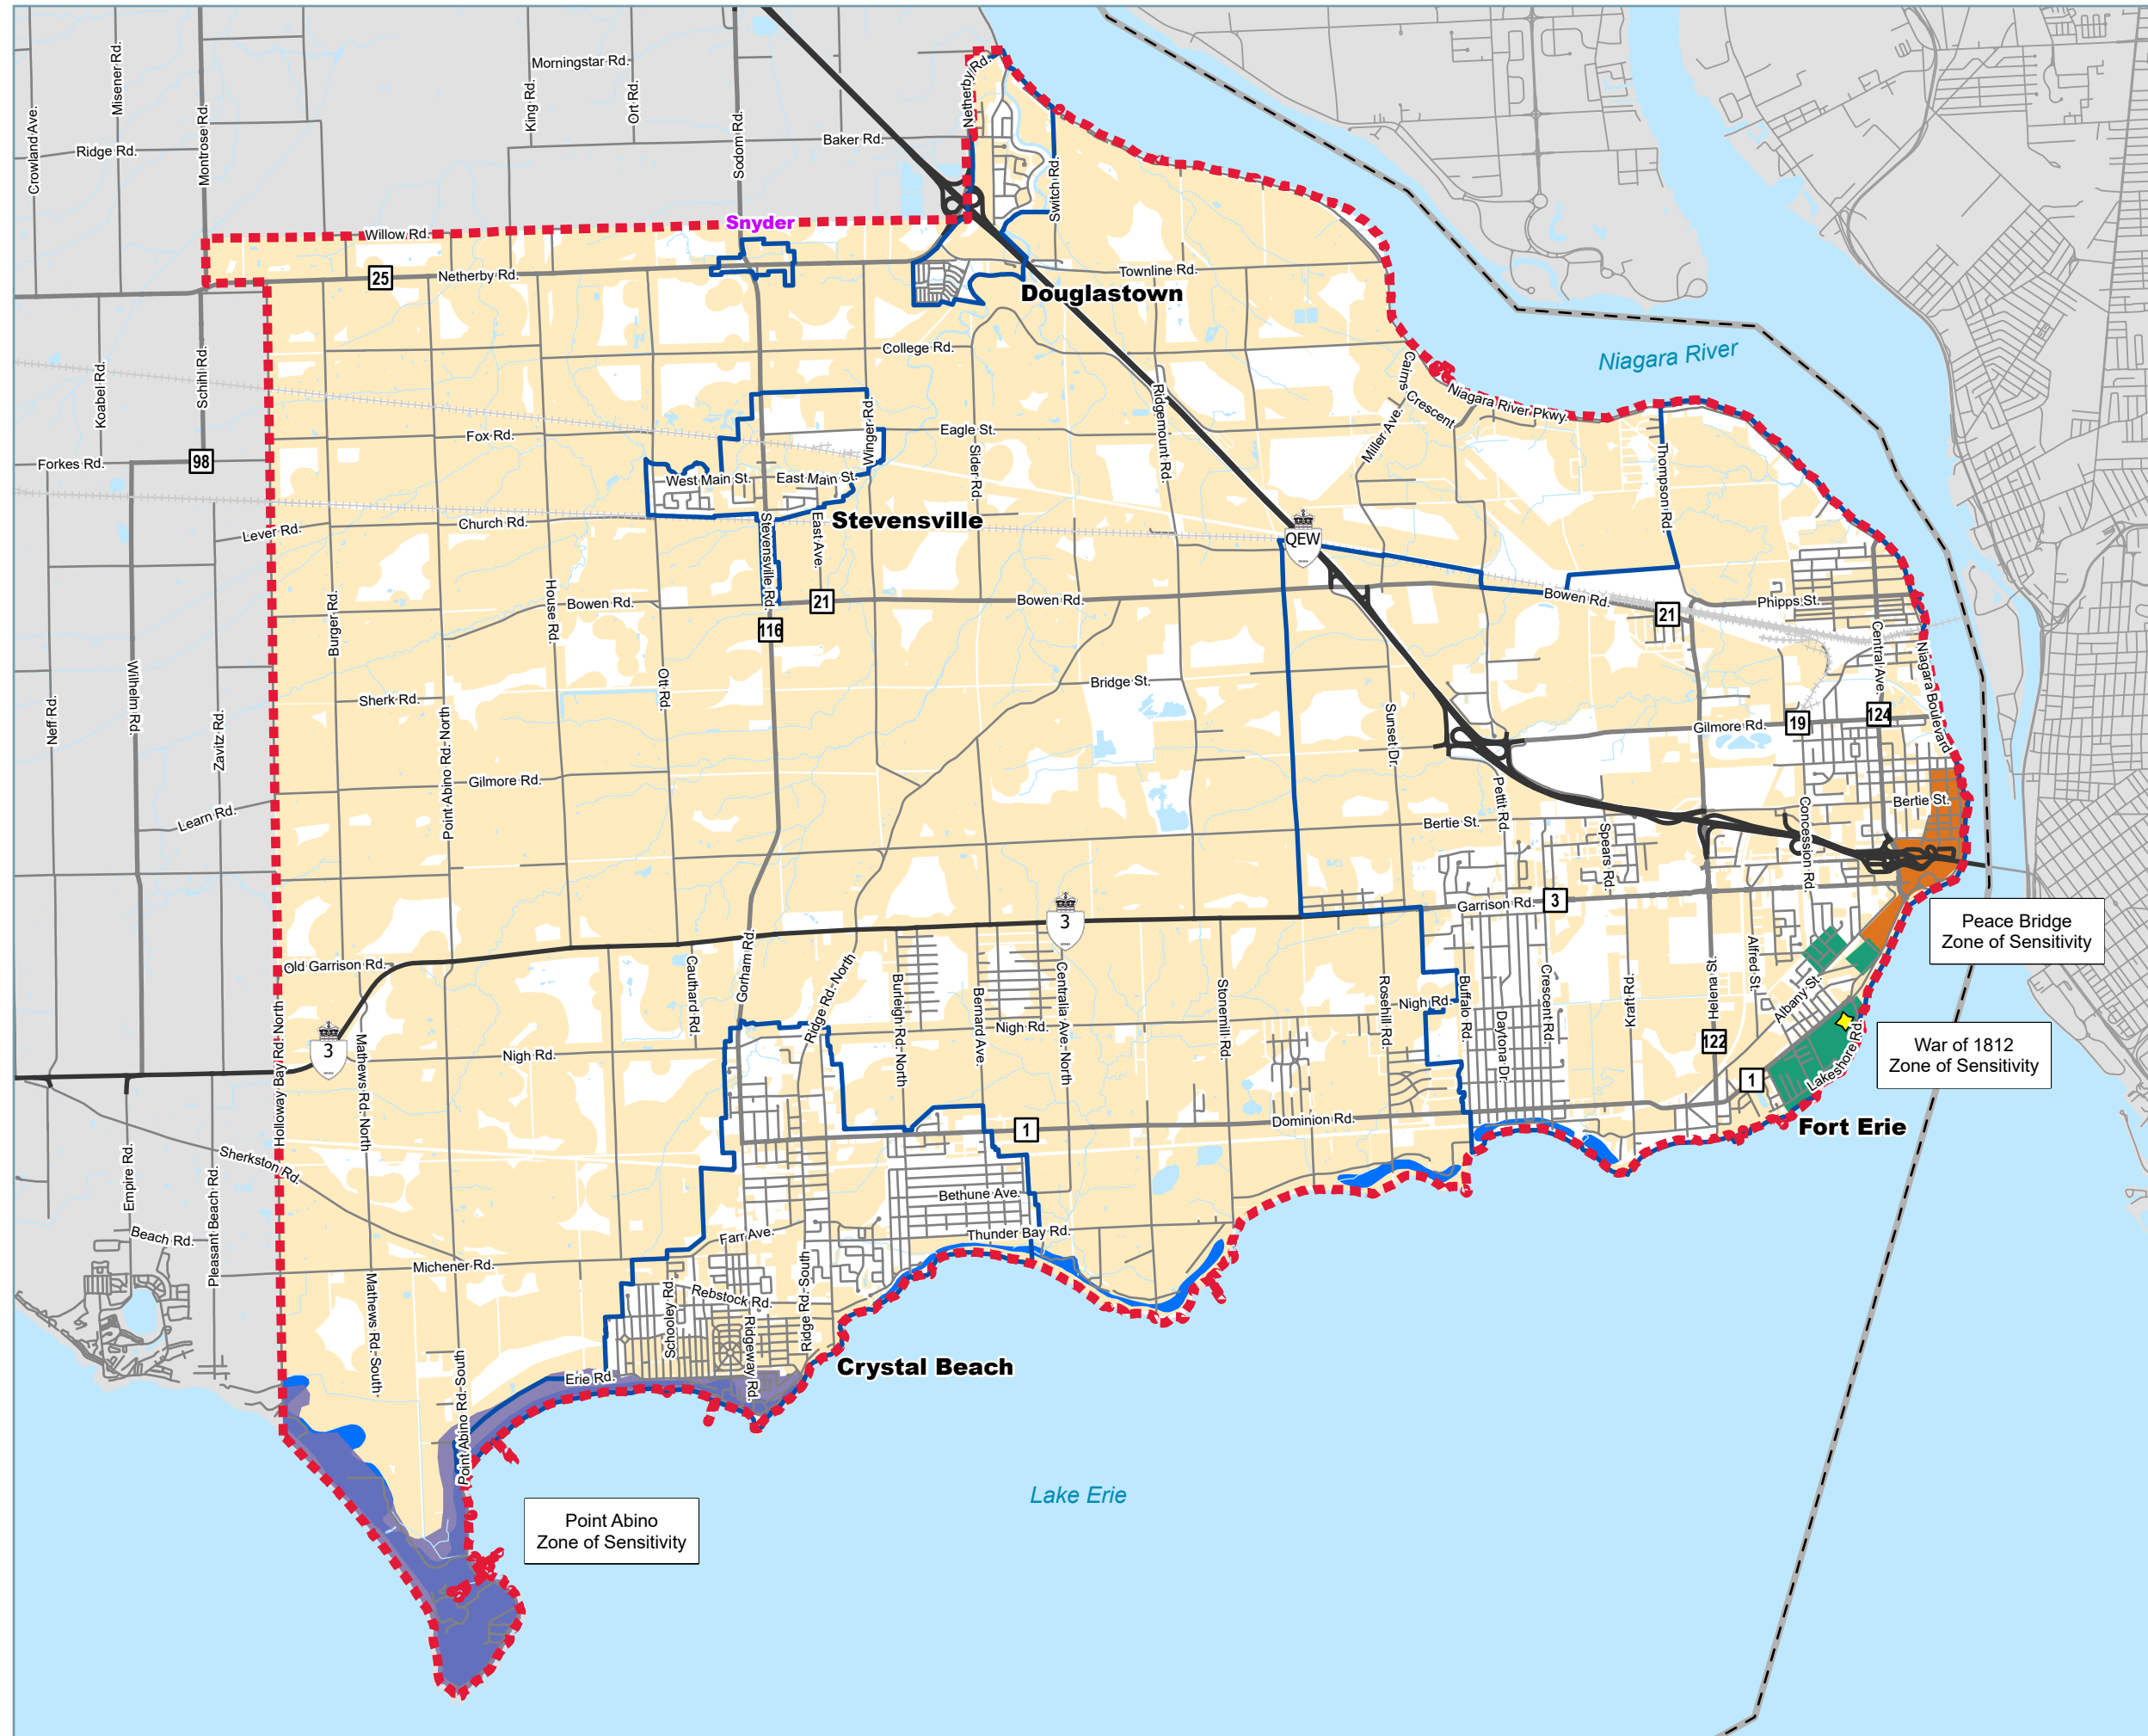

## Schedule K - Cultural Heritage Resources

Final (Provincially Modified) | May 2026

#### Archaeological Sensitive Area

War of 1812 Zone of Sensitivity

Peace Bridge Zone of Sensitivity

Point Abino Zone of Sensitivity

Archaeological Sensitive Area (ASA)

Old Fort Erie National Historic Site

#### Base Features

Municipal Boundary

Settlement Area Boundary

International Border

Source: Town of Fort Erie, Niagara Region (Niagara Open Data); New York State (NYS GIS Clearinghouse); Ministry of Mines (Geology Ontario); Geospatial Ontario (Ontario GeoHub)