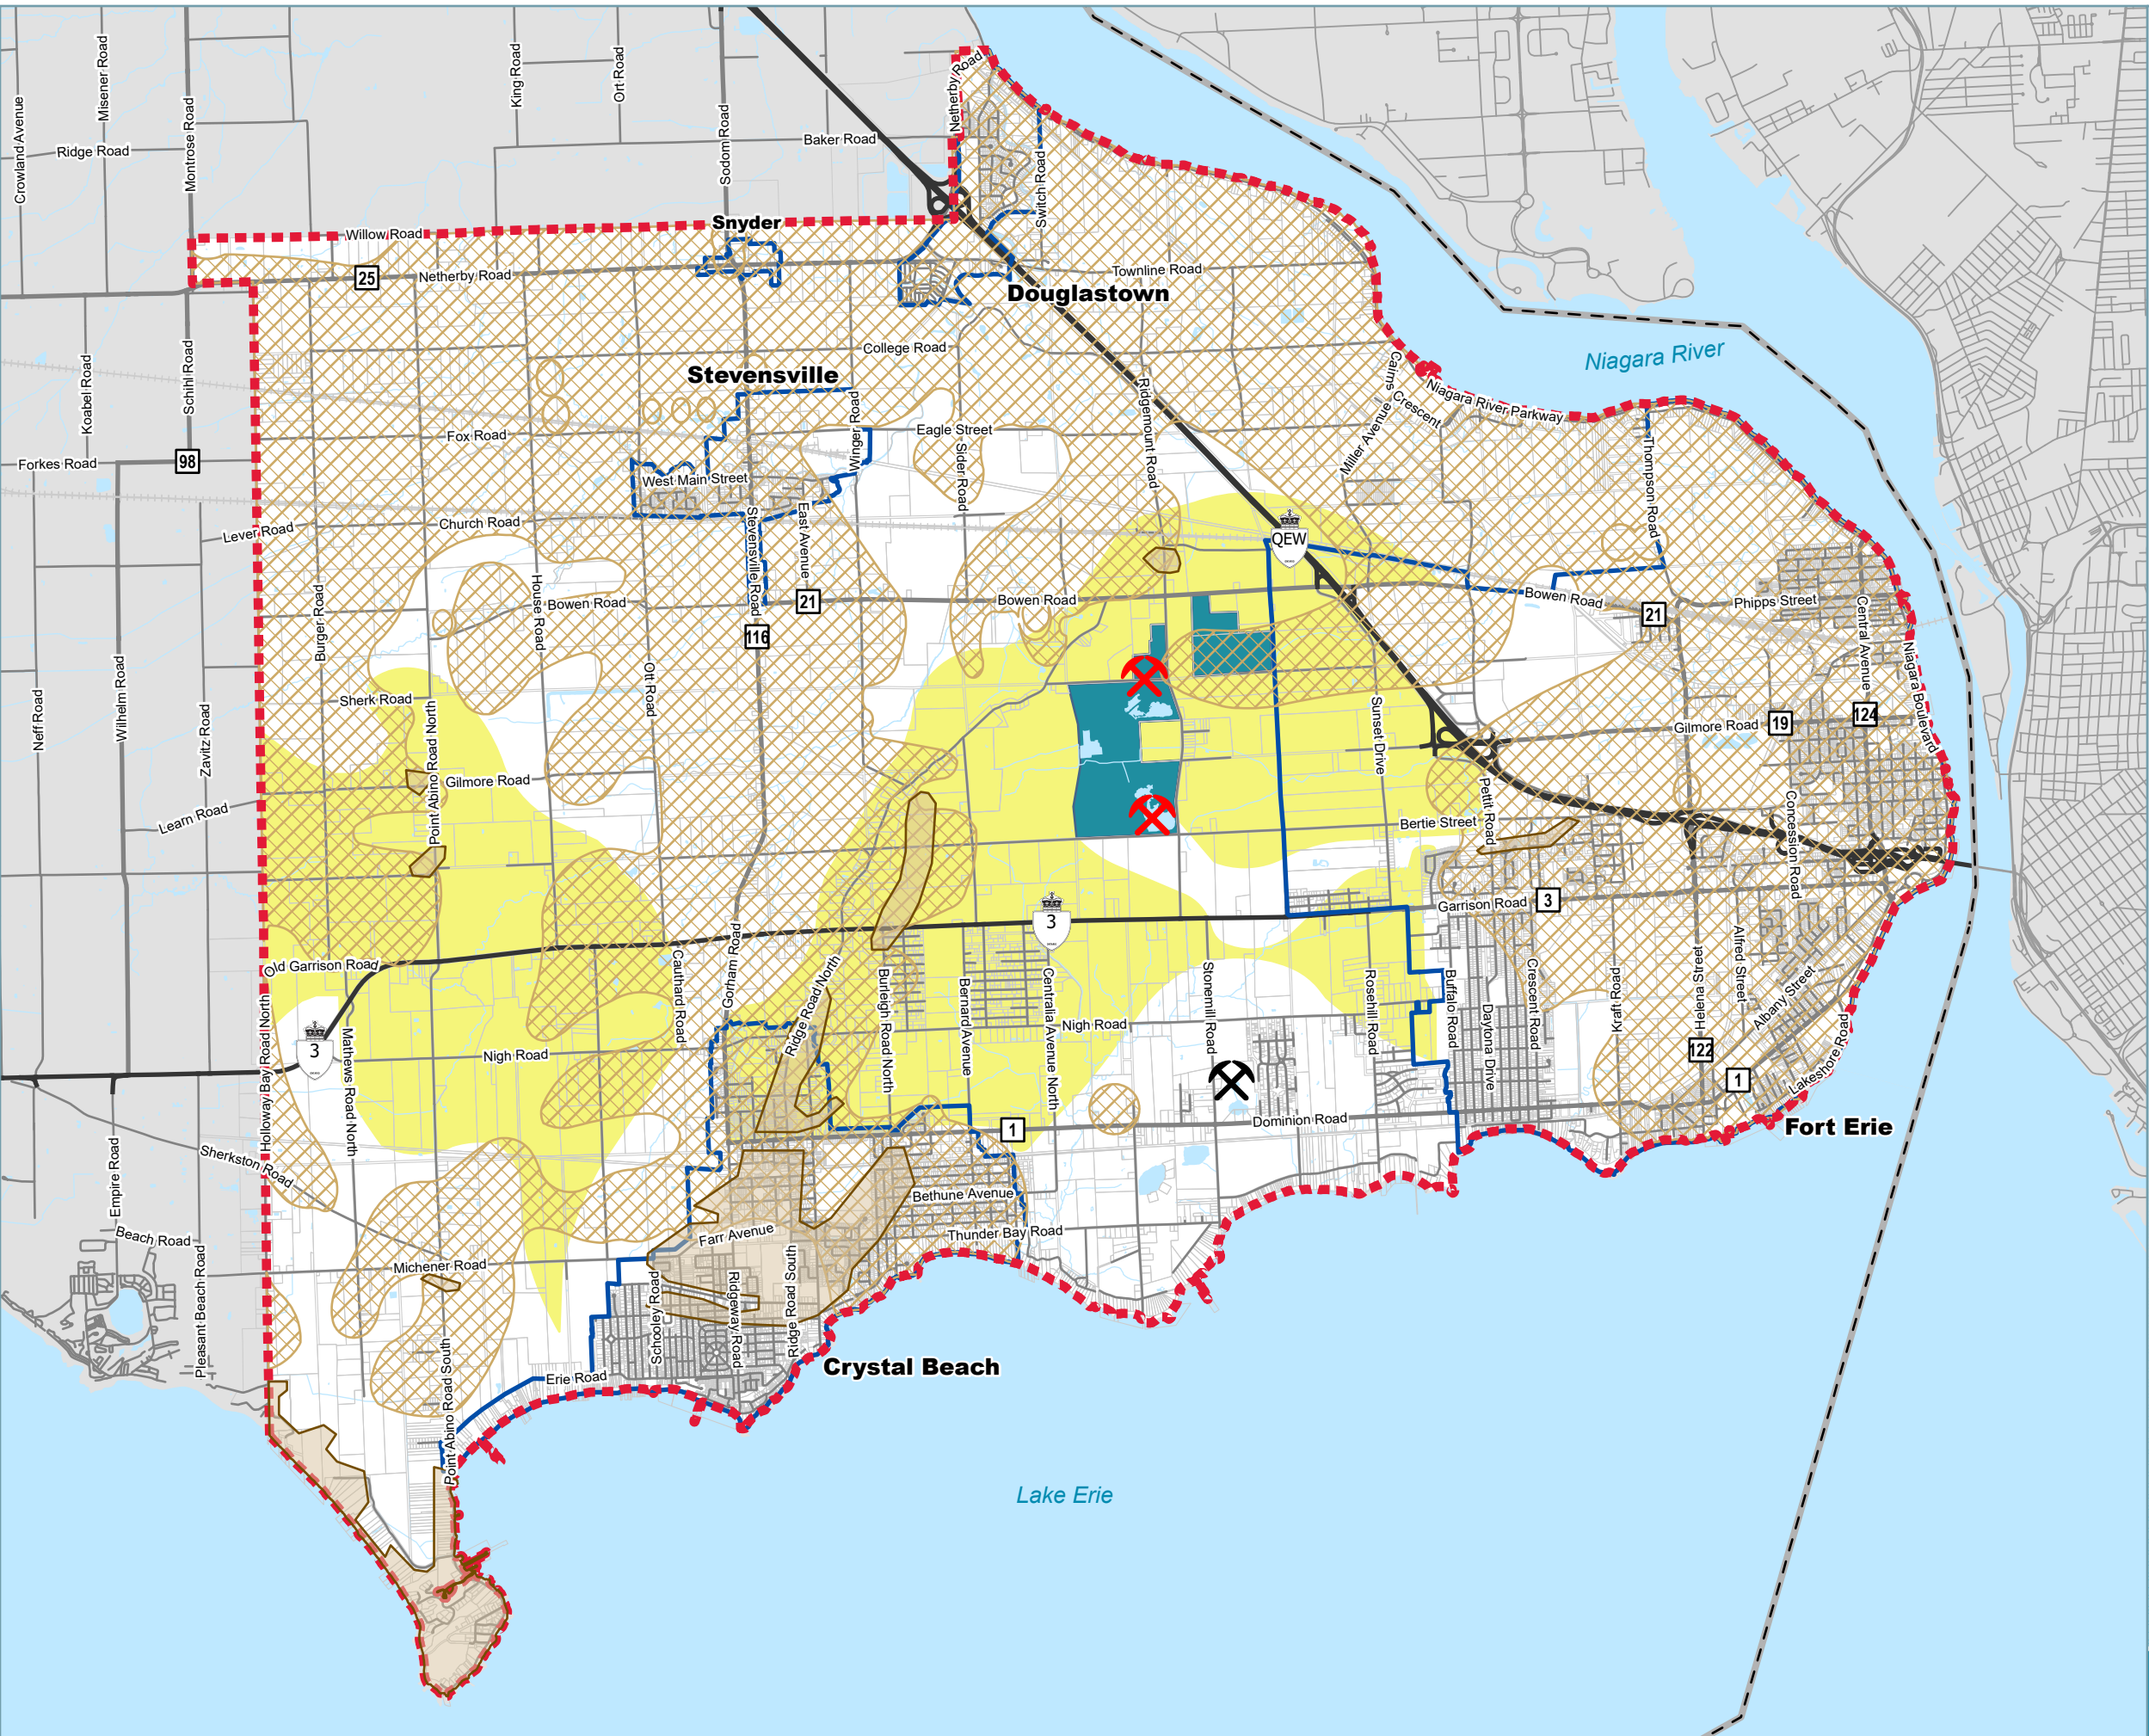

# Fort Erie Official Plan

## Schedule J - Mineral Aggregate and Petroleum Resources

Final (Provincially Modified) | May 2026

### Legend

- Mineral Inventory**
  - Active Mineral Aggregate Operation
  - Non-operating Mineral Aggregate Operation
- Mineral Aggregate Areas**
  - Licensed Aggregate Operations
- Sand and Gravel Significance**
  - Tertiary Significance
  - Stone Resource
- Petroleum**
  - Natural Gas Pool
- Other**
  - Municipal Boundary
  - Settlement Area Boundary
  - International Border

Source: Town of Fort Erie, Niagara Region (Niagara Open Data); New York State (NYS GIS Clearinghouse); Ministry of Mines (Geology Ontario); Geospatial Ontario (Ontario GeoHub)